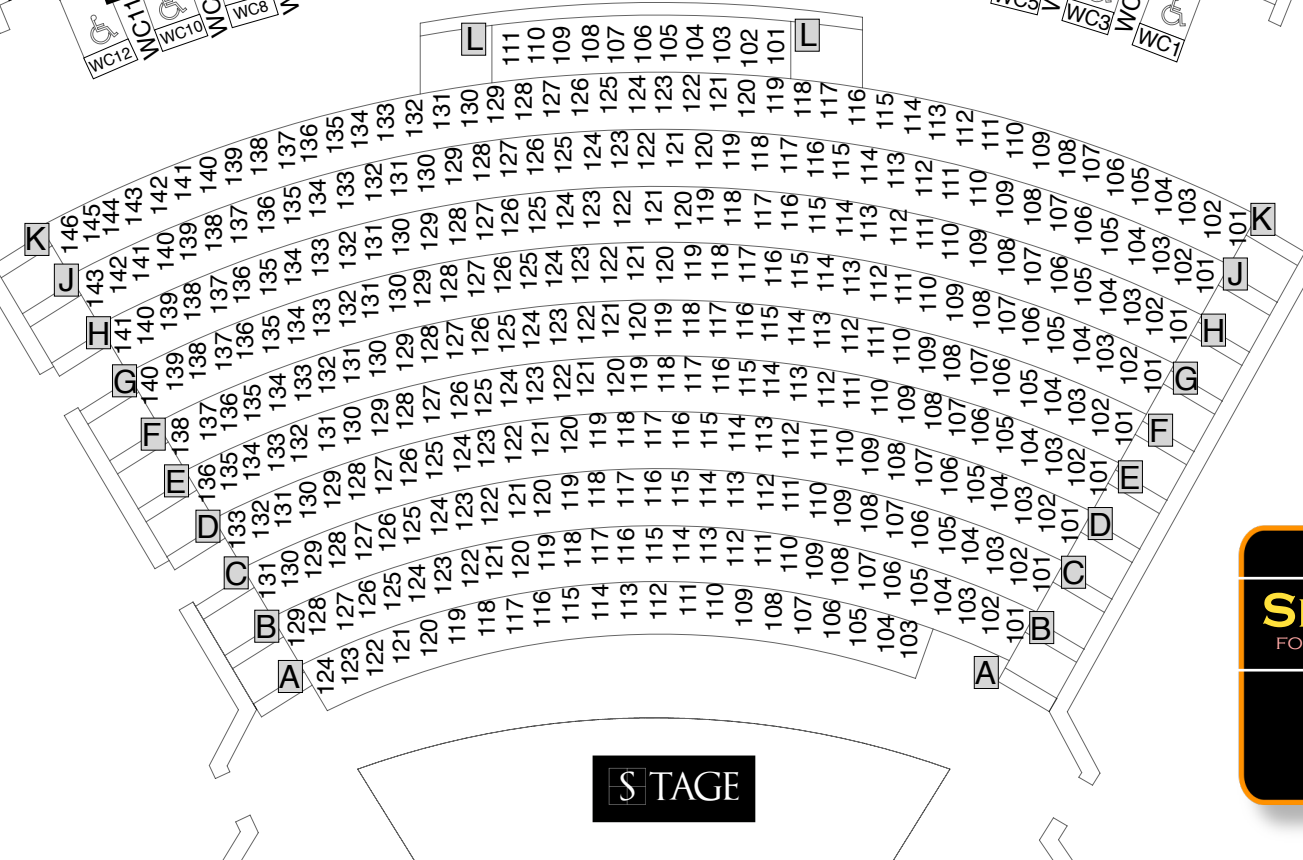

LOGE
542
Seats

ORCHESTRA
370 Seats

STAGE

SEATING PLAN

SHEA CENTER
FOR Performing Arts

WILLIAM PATERSON UNIVERSITY