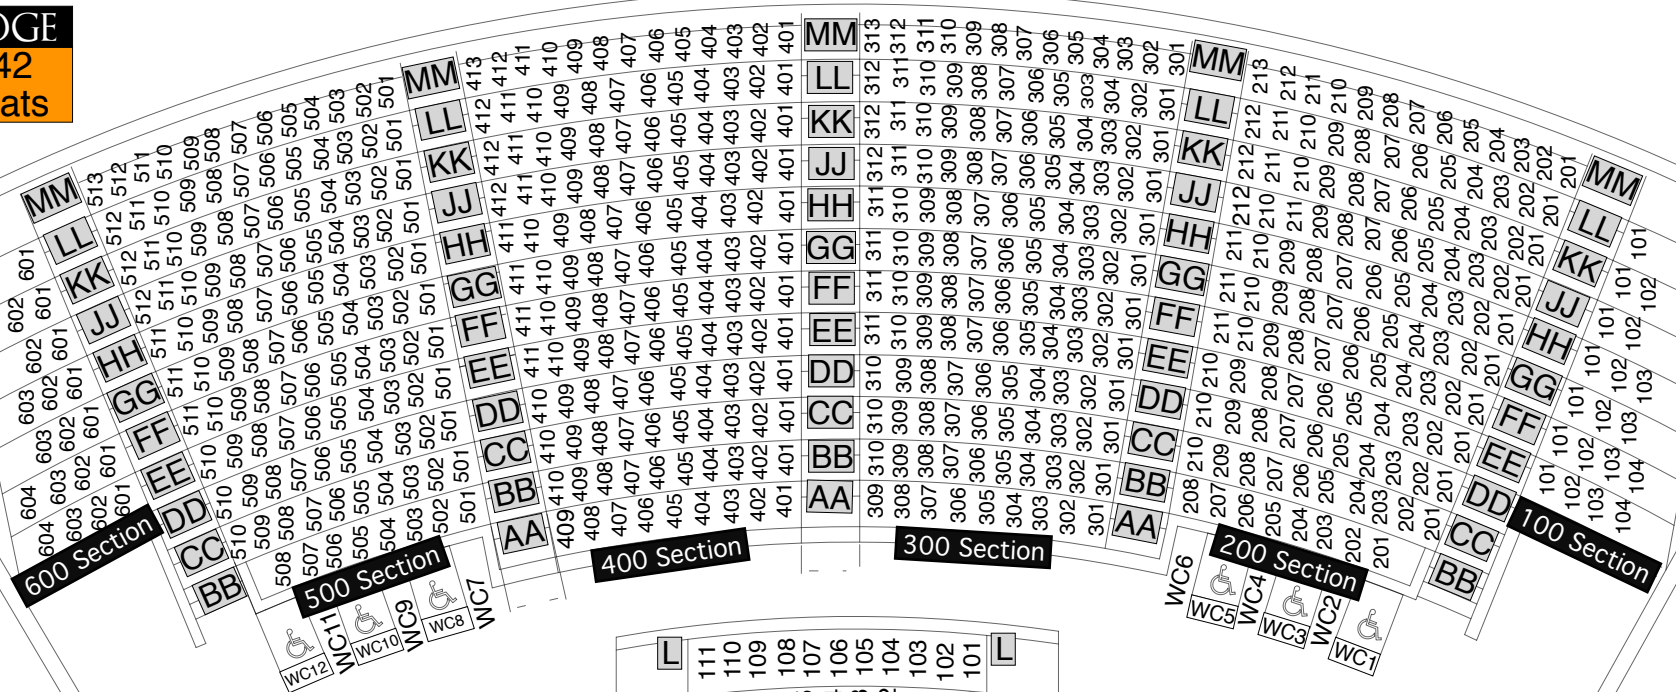

LOGE
542
Seats

ORCHESTRA
370 Seats

STAGE

SEATING PLAN

SHEA CENTER
FOR Performing Arts

WILLIAM PATERSON UNIVERSITY