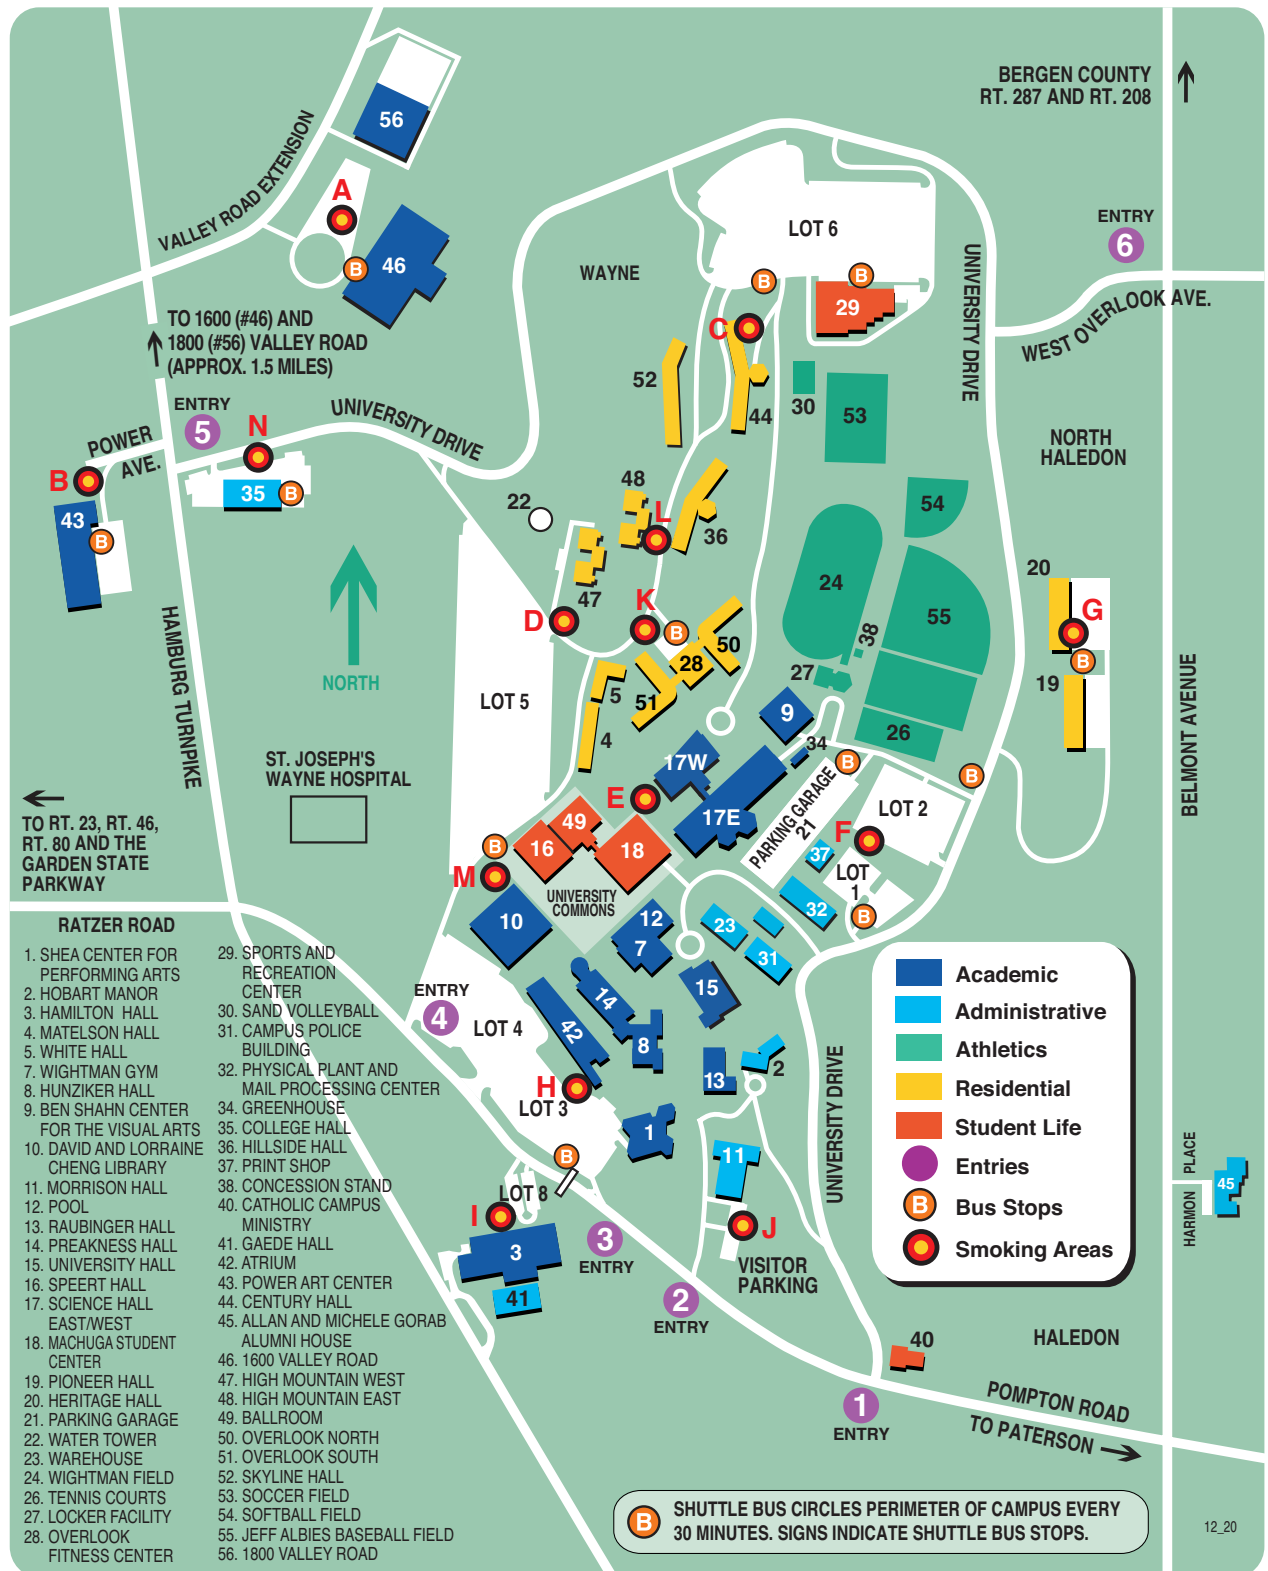

Designated Smoking Areas Map

Designated Smoking Areas

- A. Valley Road (between 1600 and 1800 Valley Rd. buildings)
- B. Power Art Center (at least 25 feet from entrance)
- C. Century Hall (walkway from parking lot 6)
- D. White Hall (High Mountain West walkway from parking lot 5)
- E. Plaza (between Science Hall East/West and Machuga Student Center, at least 25 feet from entrance)
- F. Between Parking Lot 1 and 2
- G. Pioneer Hall (walkway)

- H. Parking Lot 3 (by Shea Center, or plaza between Shea Center and the bridge)
- I. Parking Lot 8 (by Hamilton Hall)
- J. Visitor Parking (by Morrison Hall)
- K. Overlook South
- L. Hillside and High Mountain
- M. Speert Hall - Veteran and Military Affairs
- N. College Hall