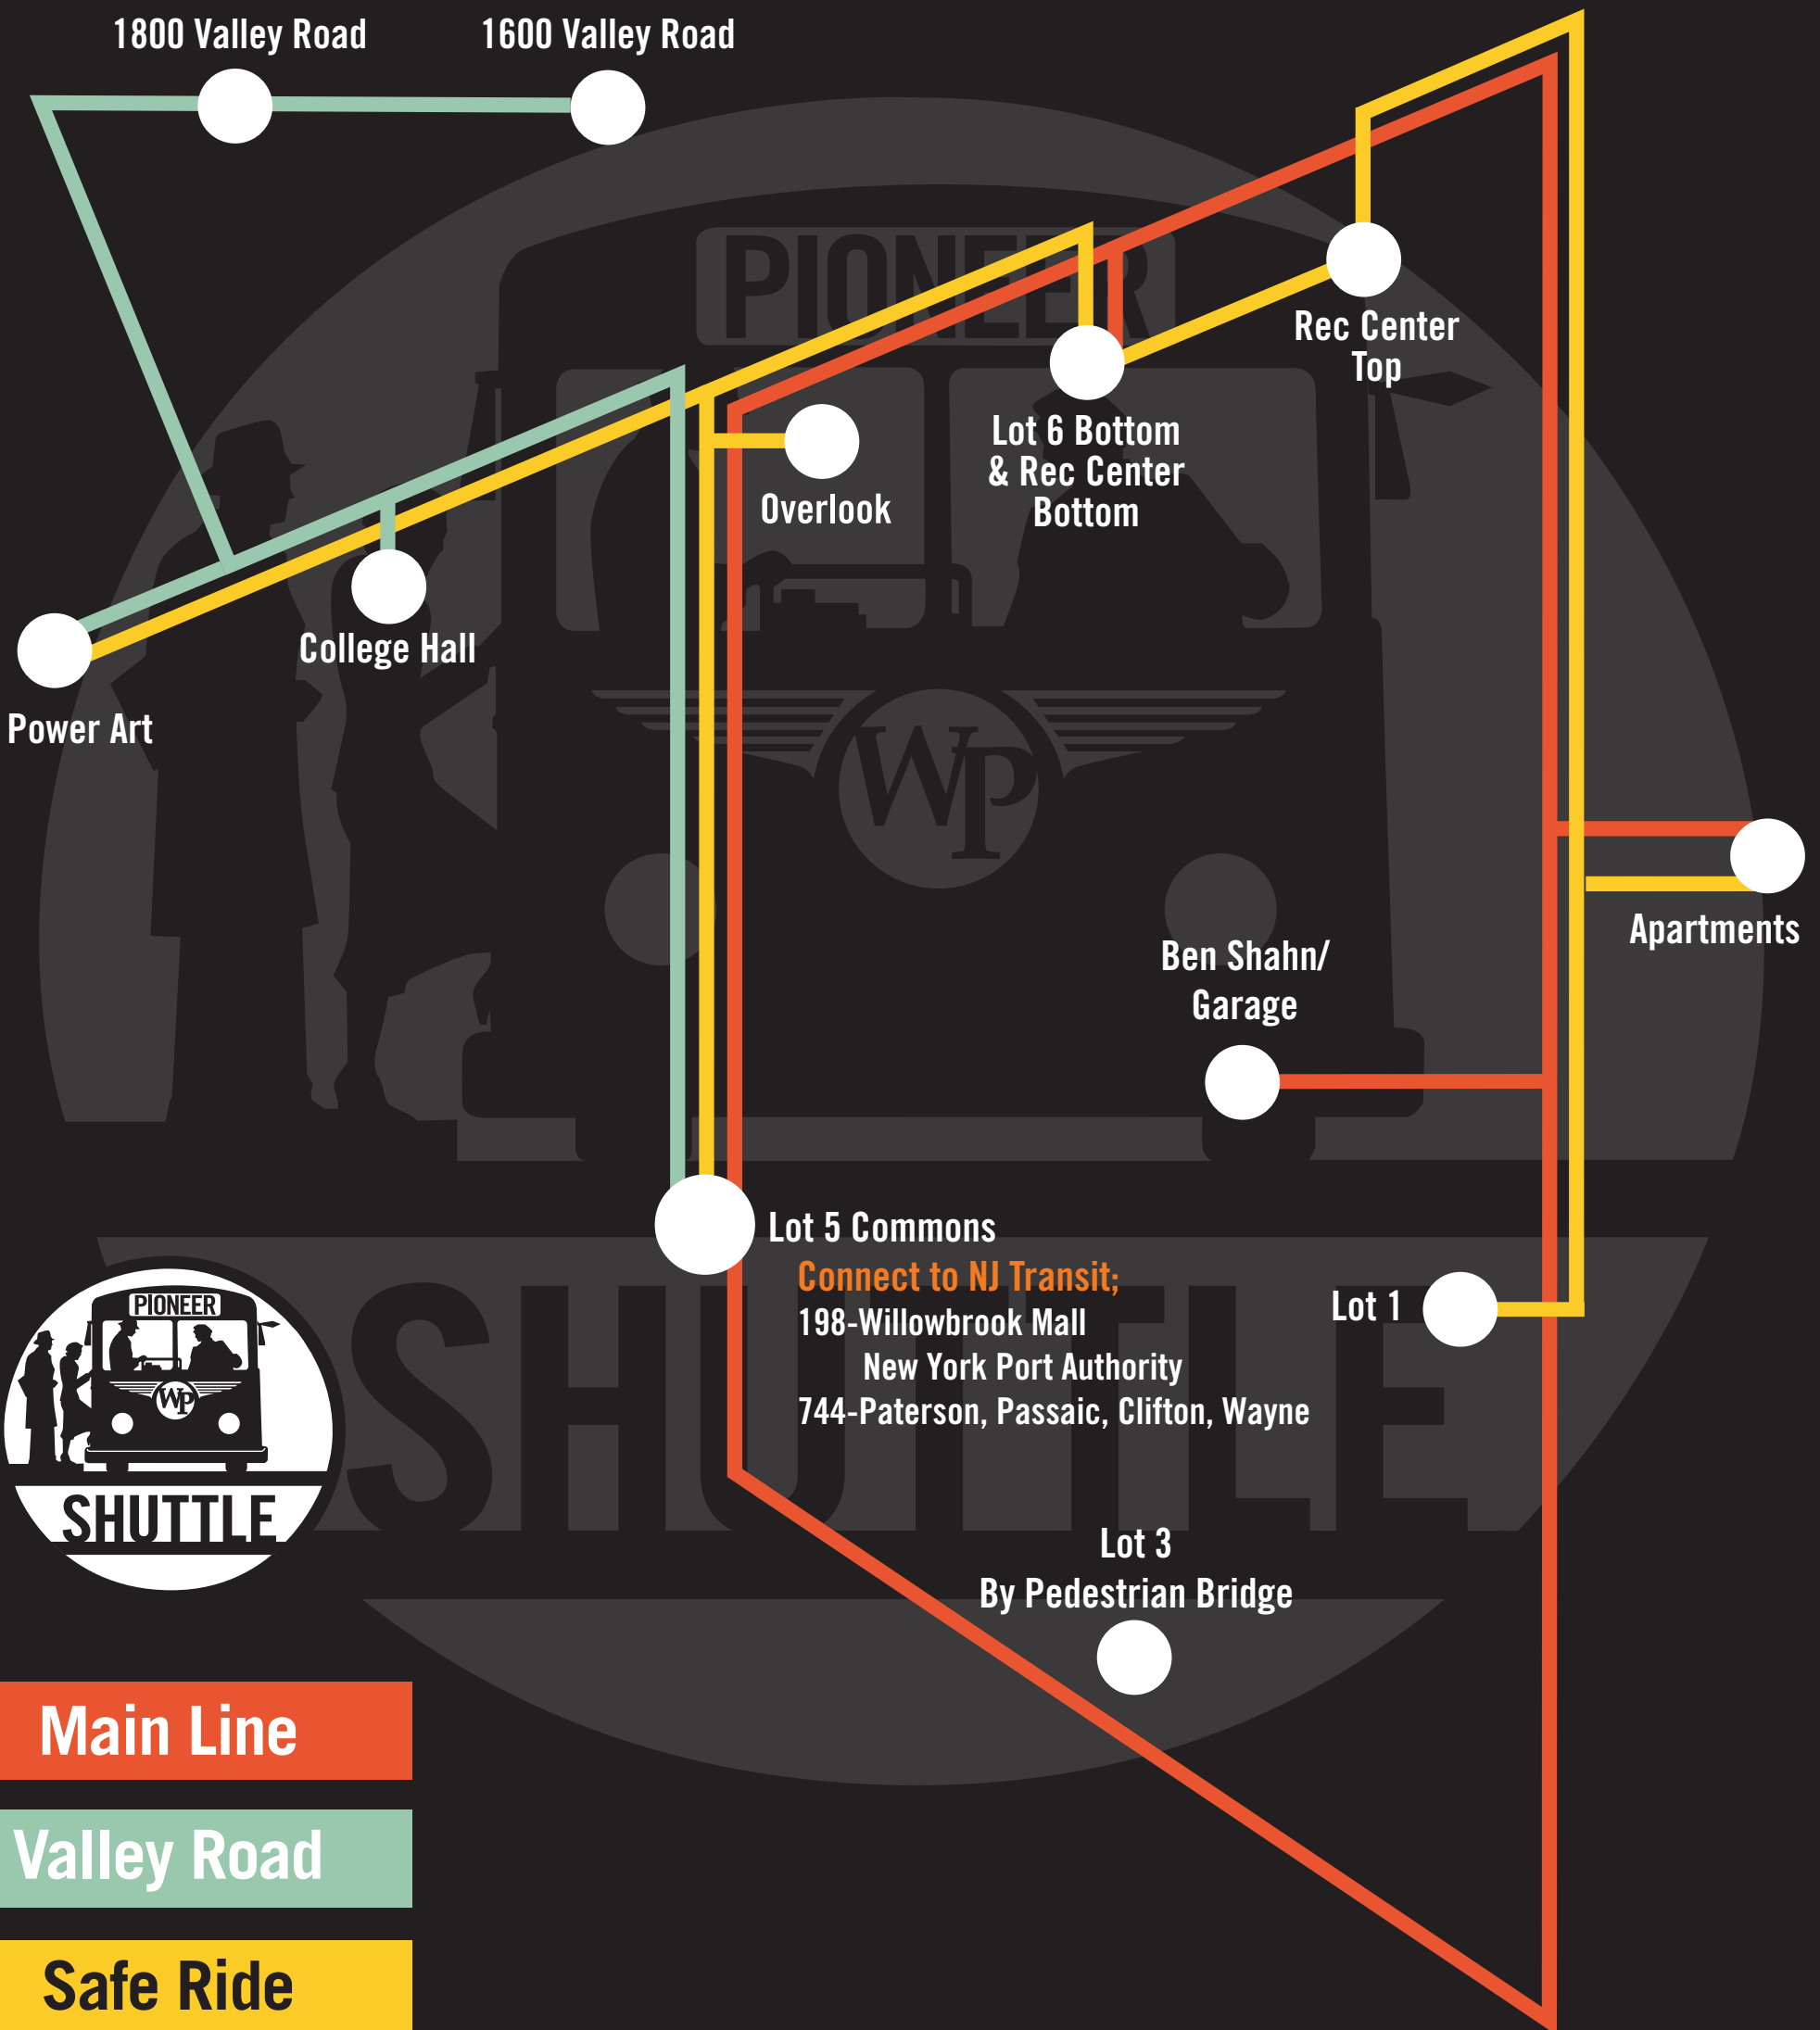

WILLIAM PATERSON UNIVERSITY

Shuttle Bus System Map

- Main Line
- Valley Road
- Safe Ride