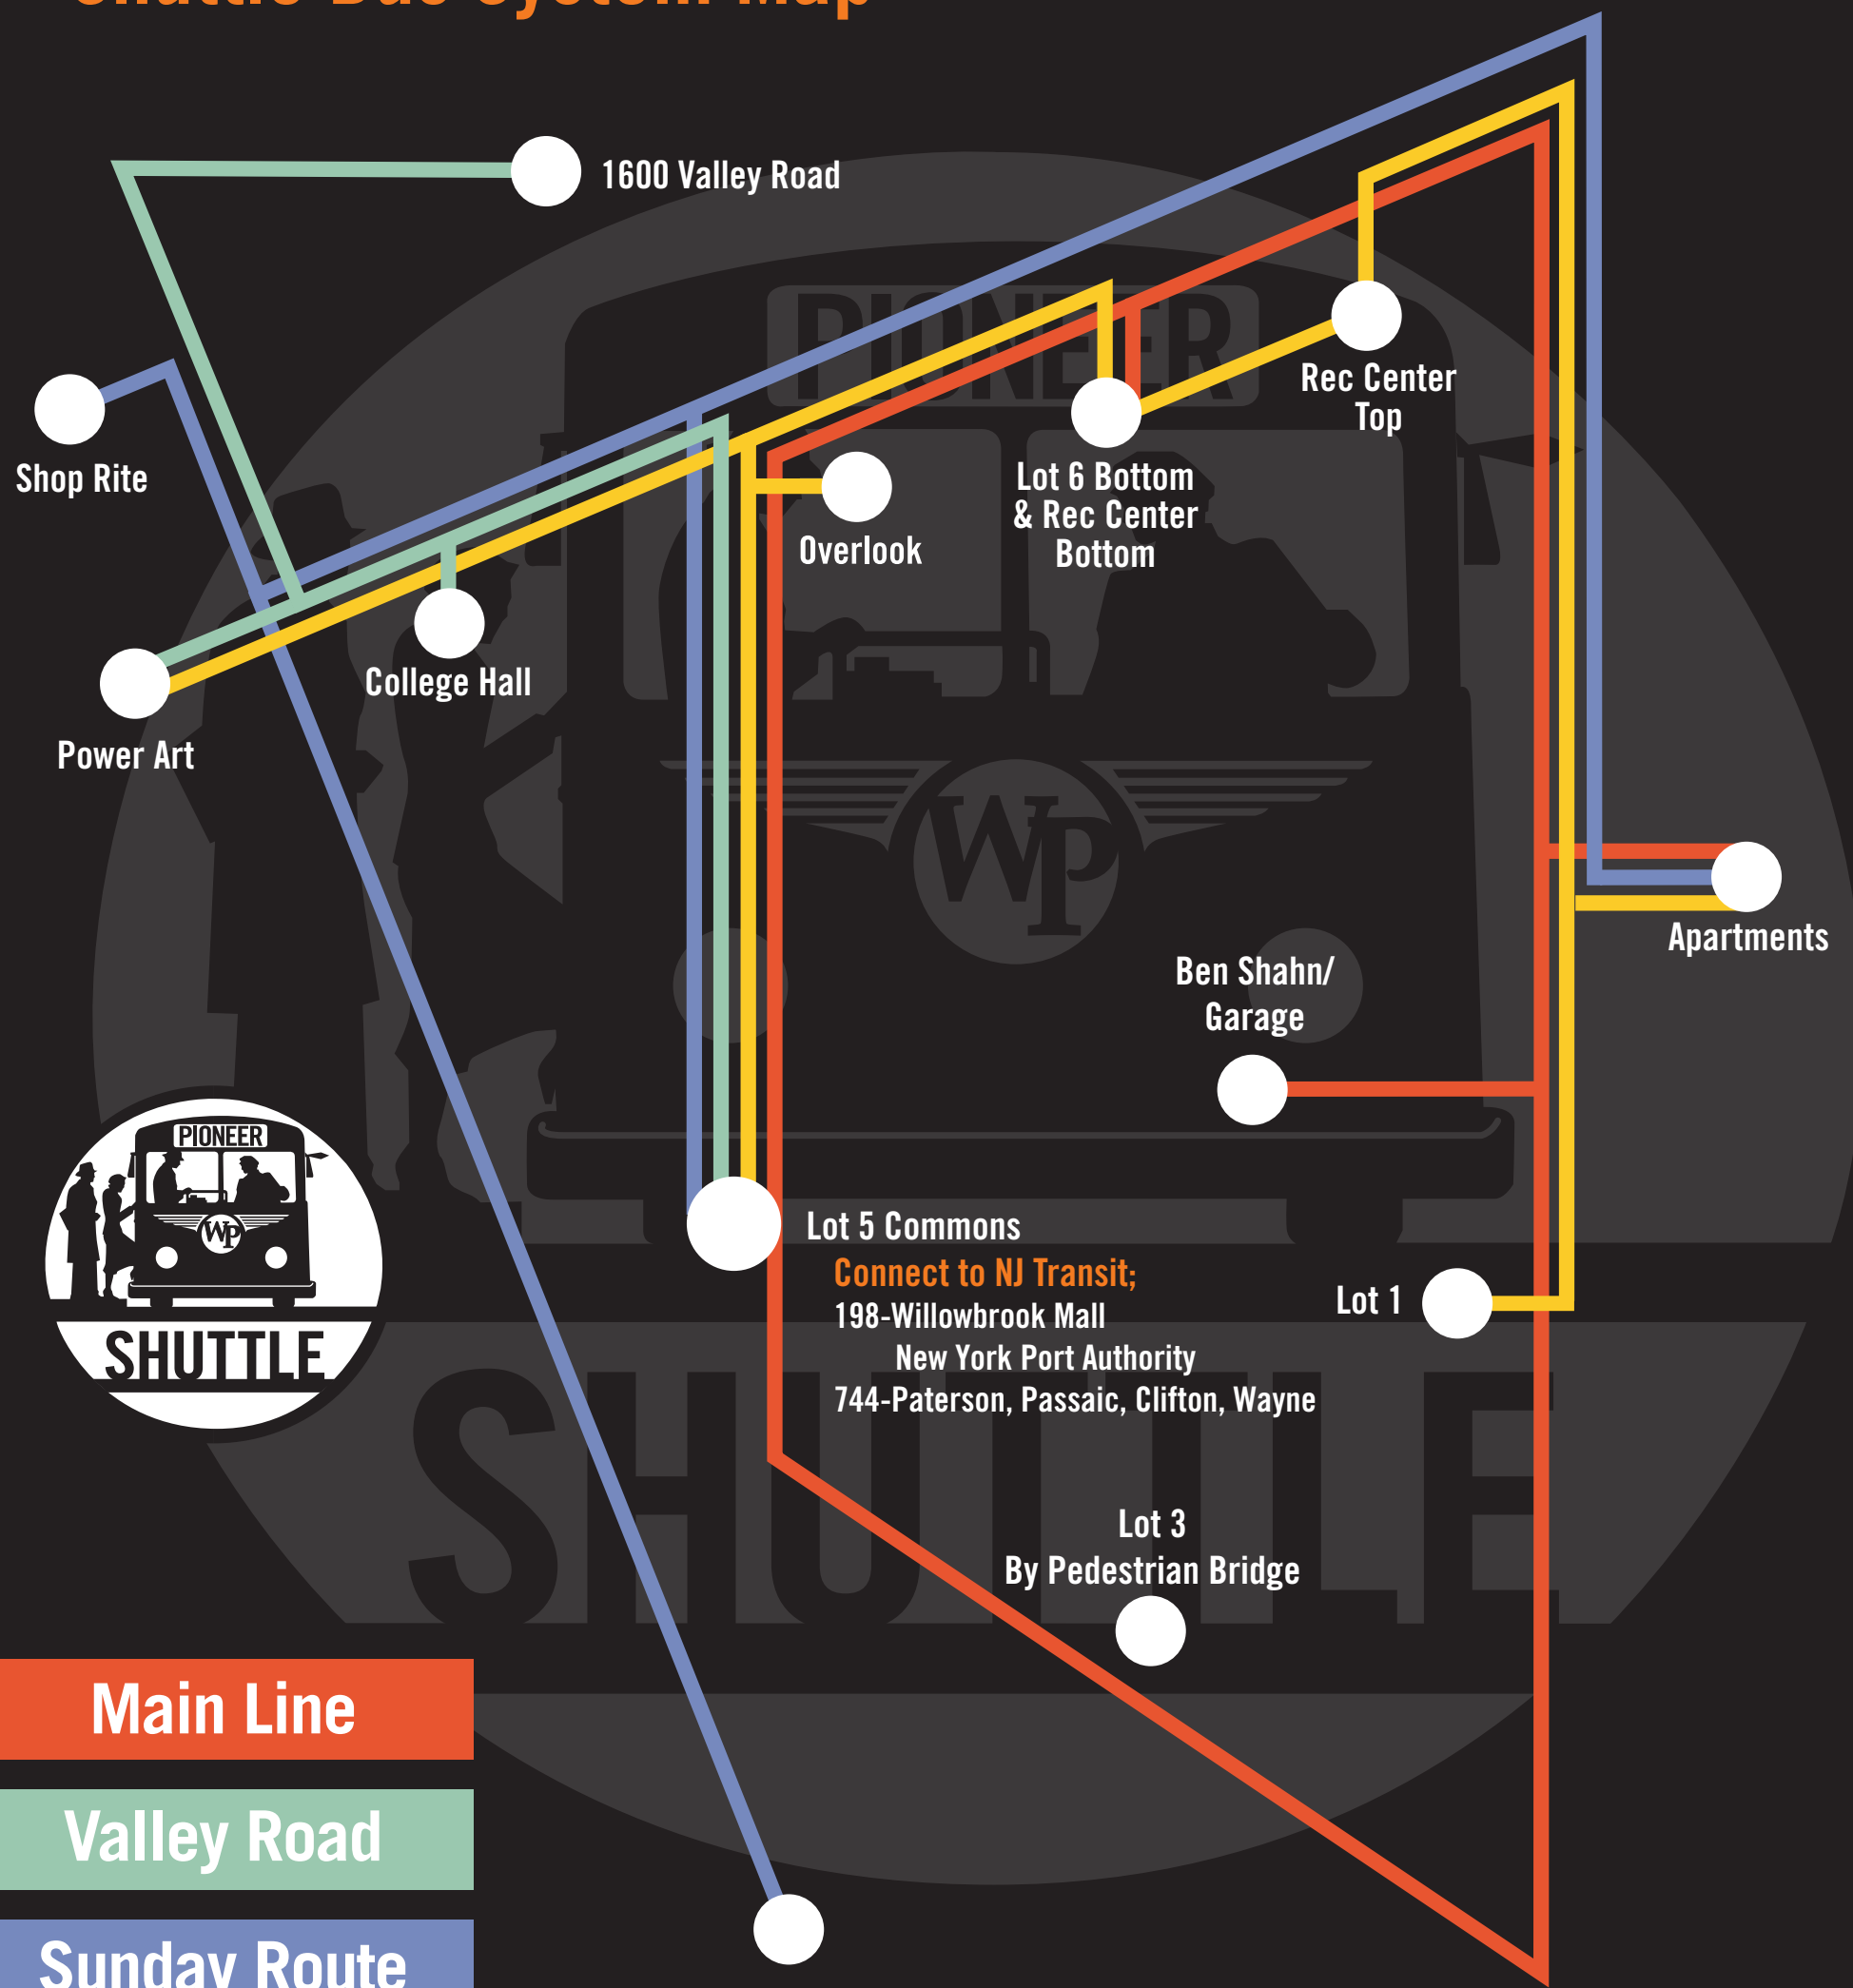

WILLIAM PATERSON UNIVERSITY

Shuttle Bus System Map

- Main Line**
- Valley Road**
- Sunday Route**
- Safe Ride**

NJ Transit Broadway Terminal Paterson NJ
 Connect to NJ Transit;
 151, 161, 203, 707, 712, 722, 746, 748