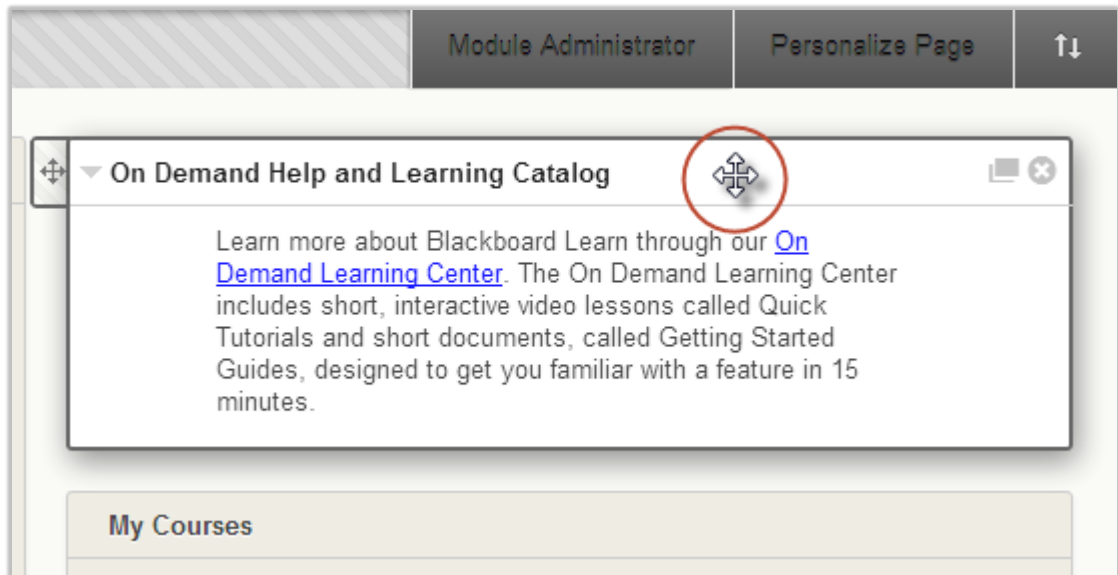

The course module is located in the far right column of the initial page of the Bb site, but in many cases an ad is positioned on top of it. Generally faculty and students want to see their courses rather than an ad. After reading this document you'll be able to highlight your courses by moving the ad module.

1. Place your cursor over the header bar of the course module