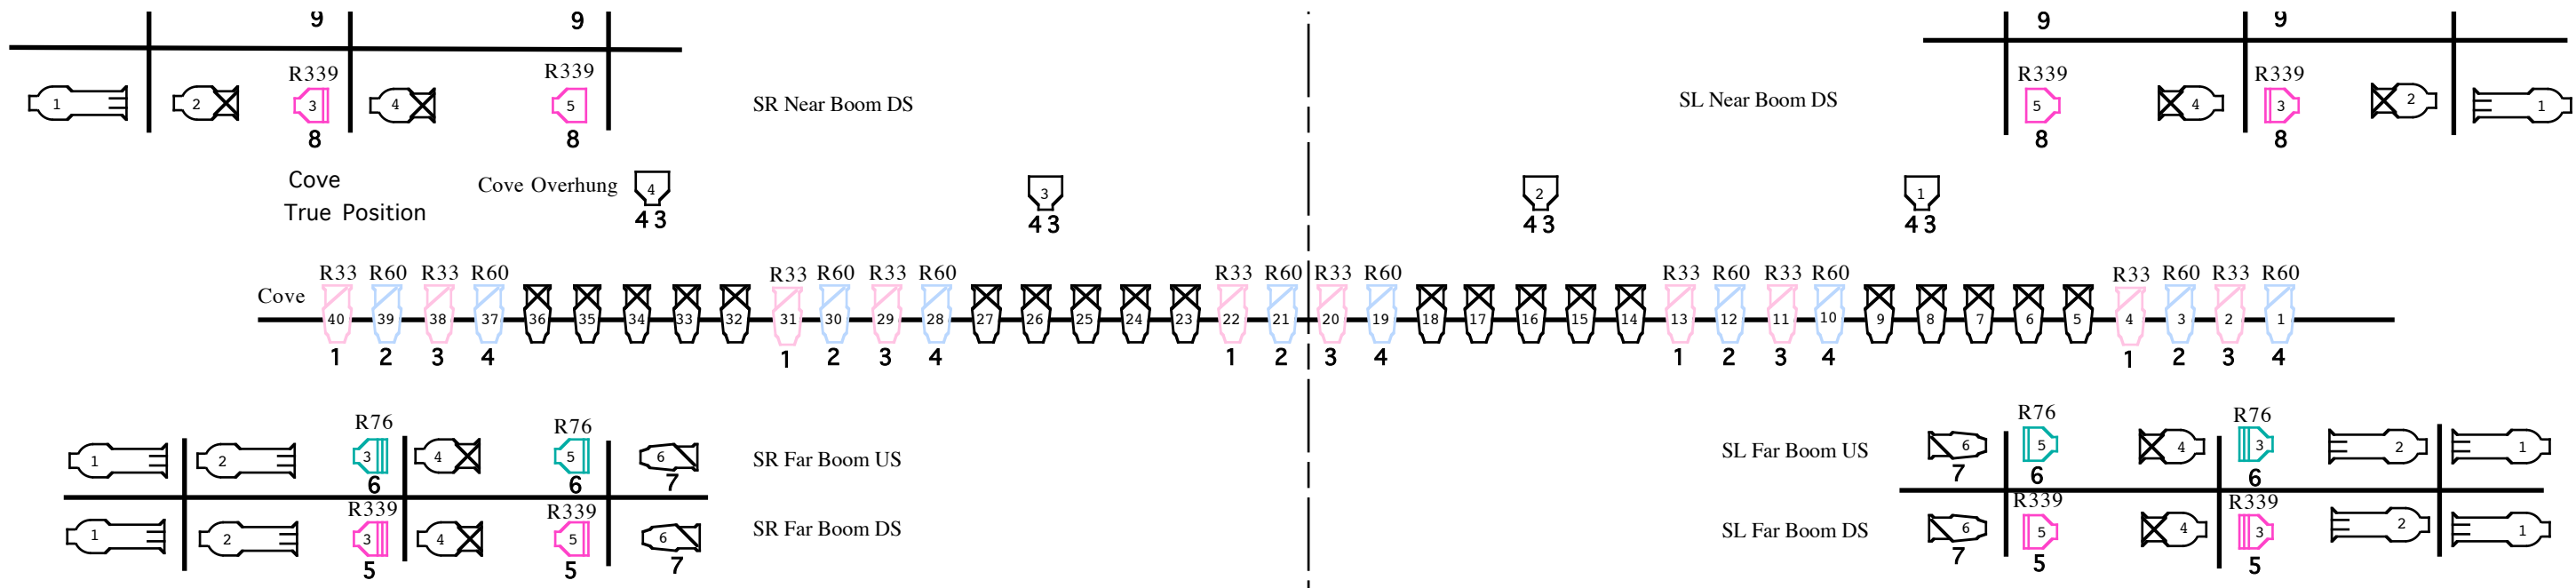

SR Tormentor US

SR Tormentor DS

SL Tormentor US

SL Tormentor DS

SR Near Boom US

SL Near Boom US

Light Plot

Al Schaefer
William Paterson University
41009-06

Repertory Lighting Plot 9/18/2008
Shea Center For Performing Arts

9/18/08

Notes:
Scale 1/4" = 1'

| Key | |
|-----|--------------------------|
| | 6x16 (FEL) |
| | 6x22 (FLK 600w) |
| | 36° Source Four (HPL575) |
| | 26° Source Four (HPL575) |
| | 19° Source Four (HPL575) |
| | Parnel (HPL575) |
| | Wide PAR (HPL575) |
| | Medium PAR (HPL575) |
| | Narrow PAR (HPL575) |
| | Far Cyc (FFT) |
| | 5° Source Four (HPL575) |