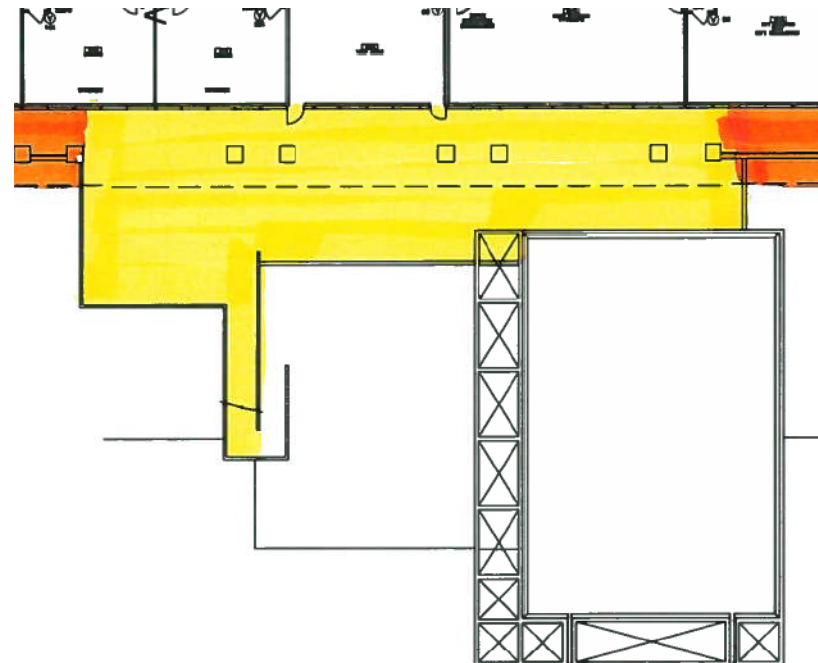

Facility Advisory Committee

November 14, 2014

Atrium Doors (w/security) and Plazas

Ben Shahn Entry

Ben Shahn Entry

University Drive

Valley Road Plaza

Pond Level

Main Level (Raised)

Hobart Hall Windows

Building Key Map

Green line indicates perimeter where exterior waterproofing is required and brick repairs may be required.

Shaded yellow areas show areas for window replacement.

Ben Shahn Curtain Wall

HUNZIKER RENOVATION

- Through the construction of the new academic building and the renovation of Hunziker, 14 new smart classrooms will be created along with 200 additional seats, with 48 new offices.
- New Connector
- New connections to Lot 3 Speert Garden
- One Building or Two? Room Numbering