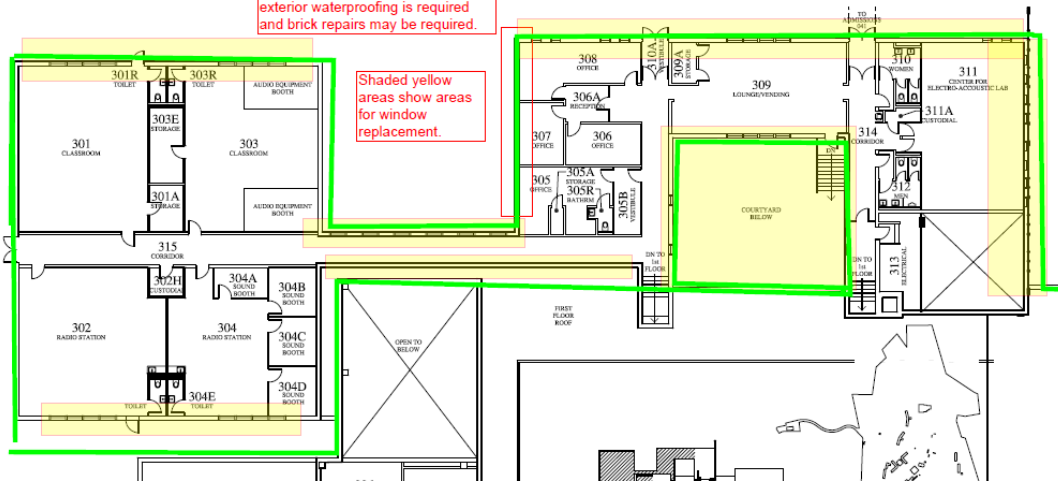

Facility Advisory Committee

November 14, 2014

Atrium Doors (w/security) and Plazas

Ben Shahn Entry

Ben Shahn Entry

University Drive

Valley Road Plaza

Pond Level

Main Level (Raised)

Hobart Hall Windows

Building Key Map

Green line indicates perimeter where exterior waterproofing is required and brick repairs may be required.

Shaded yellow areas show areas for window replacement.

Ben Shahn Curtain Wall

HUNZIKER RENOVATION

- Through the construction of the new academic building and the renovation of Hunziker, 14 new smart classrooms will be created along with 200 additional seats, with 48 new offices.
- New Connector
- New connections to Lot 3 Speert Garden
- One Building or Two? Room Numbering