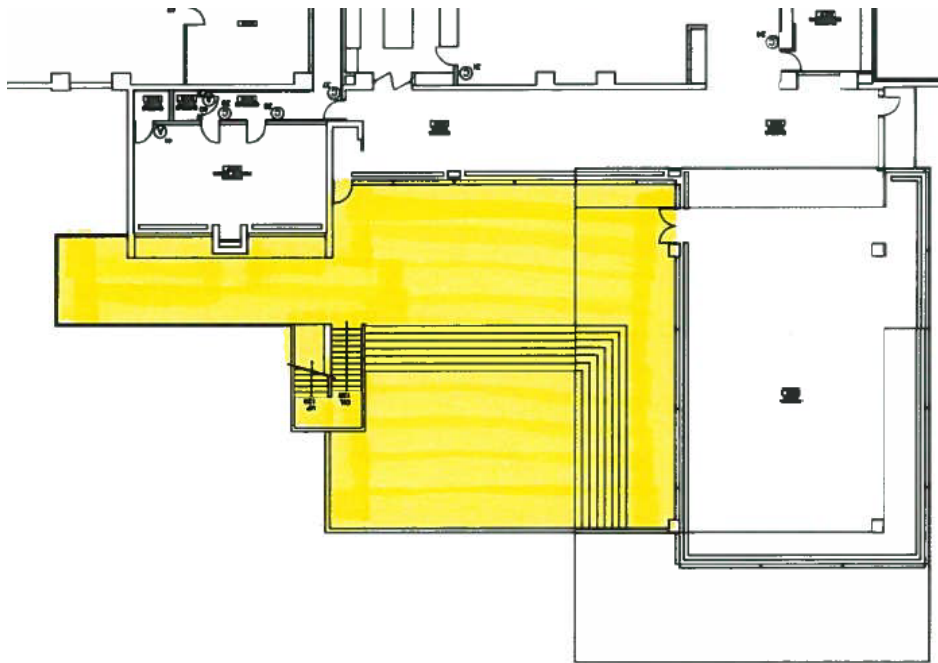

Facility Advisory Committee

November 14, 2014

Atrium Doors (w/security) and Plazas

Ben Shahn Entry

Ben Shahn Entry

University Drive

Valley Road Plaza

Pond Level

Main Level (Raised)

Hobart Hall Windows

Building Key Map

Green line indicates perimeter where exterior waterproofing is required and brick repairs may be required.

Shaded yellow areas show areas for window replacement.

Ben Shahn Curtain Wall

HUNZIKER RENOVATION

- Through the construction of the new academic building and the renovation of Hunziker, 14 new smart classrooms will be created along with 200 additional seats, with 48 new offices.
- New Connector
- New connections to Lot 3 Speert Garden
- One Building or Two? Room Numbering