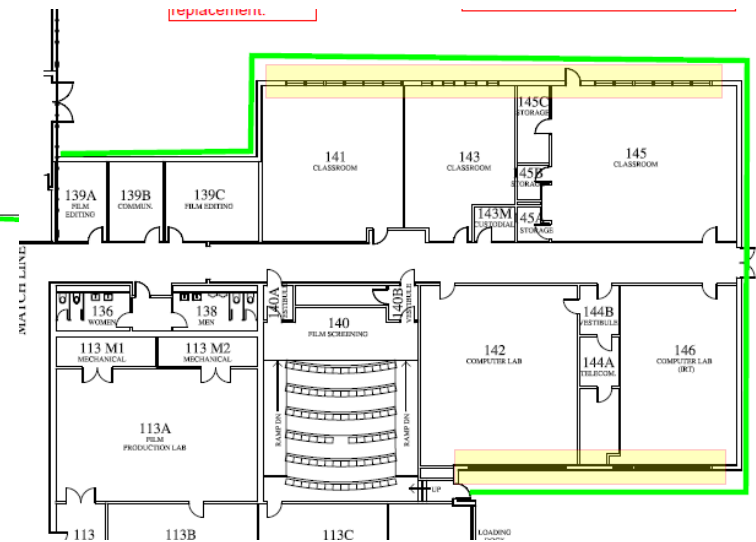

Facility Advisory Committee

November 14, 2014

Atrium Doors (w/security) and Plazas

Ben Shahn Entry

Ben Shahn Entry

University Drive

Valley Road Plaza

Pond Level

Main Level (Raised)

Hobart Hall Windows

Building Key Map

Green line indicates perimeter where exterior waterproofing is required and brick repairs may be required.

Shaded yellow areas show areas for window replacement.

Ben Shahn Curtain Wall

HUNZIKER RENOVATION

- Through the construction of the new academic building and the renovation of Hunziker, 14 new smart classrooms will be created along with 200 additional seats, with 48 new offices.
- New Connector
- New connections to Lot 3 Speert Garden
- One Building or Two? Room Numbering