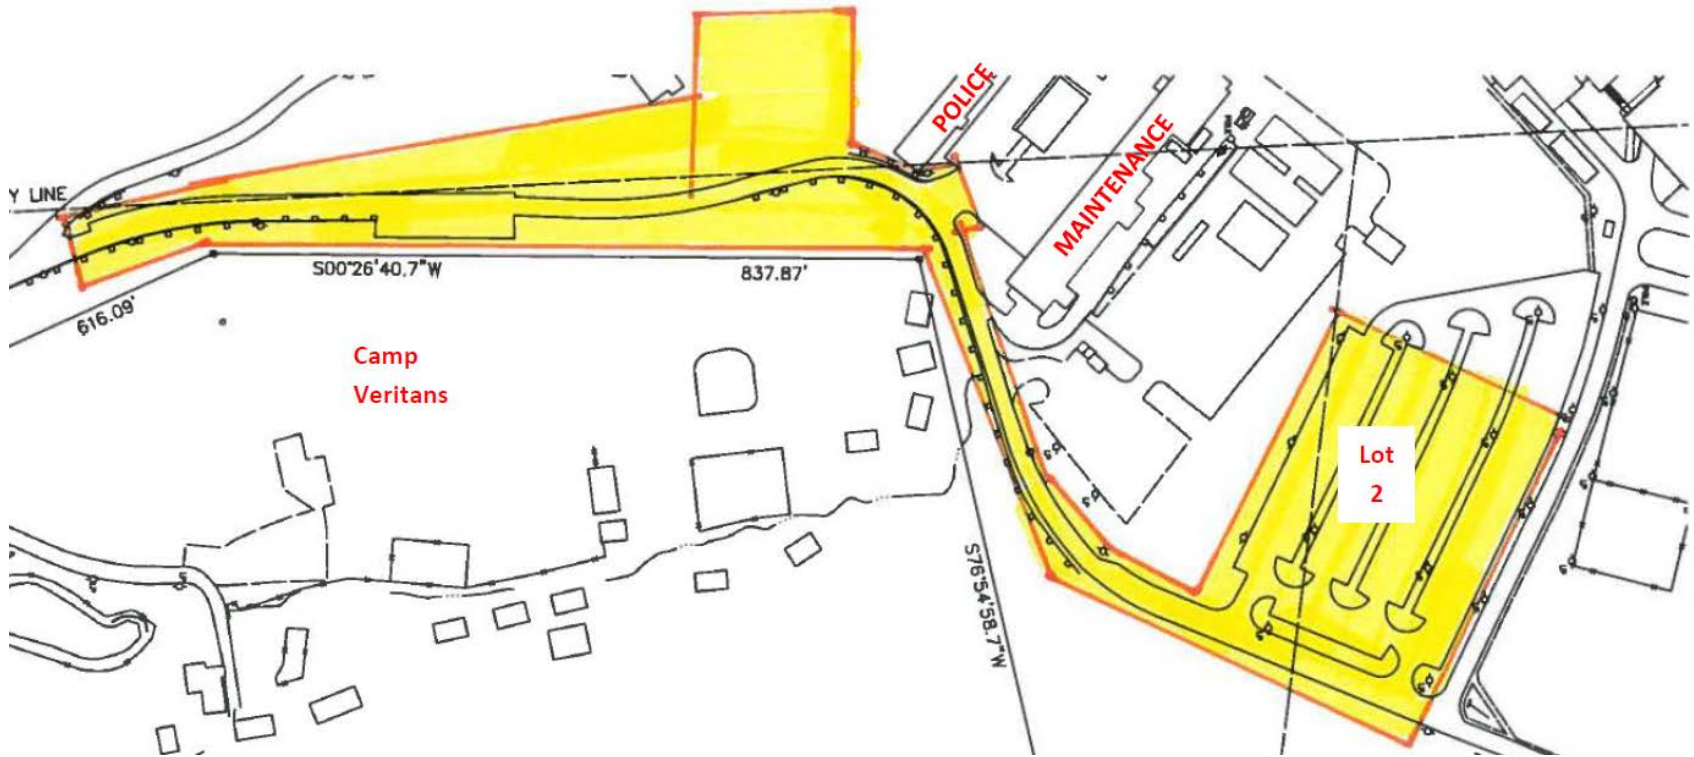

Facility Advisory Committee

November 14, 2014

Atrium Doors (w/security) and Plazas

Ben Shahn Entry

Ben Shahn Entry

University Drive

Valley Road Plaza

Pond Level

Main Level (Raised)

Hobart Hall Windows

Building Key Map

Green line indicates perimeter where exterior waterproofing is required and brick repairs may be required.

Shaded yellow areas show areas for window replacement.

Ben Shahn Curtain Wall

HUNZIKER RENOVATION

- Through the construction of the new academic building and the renovation of Hunziker, 14 new smart classrooms will be created along with 200 additional seats, with 48 new offices.
- New Connector
- New connections to Lot 3 Speert Garden
- One Building or Two? Room Numbering