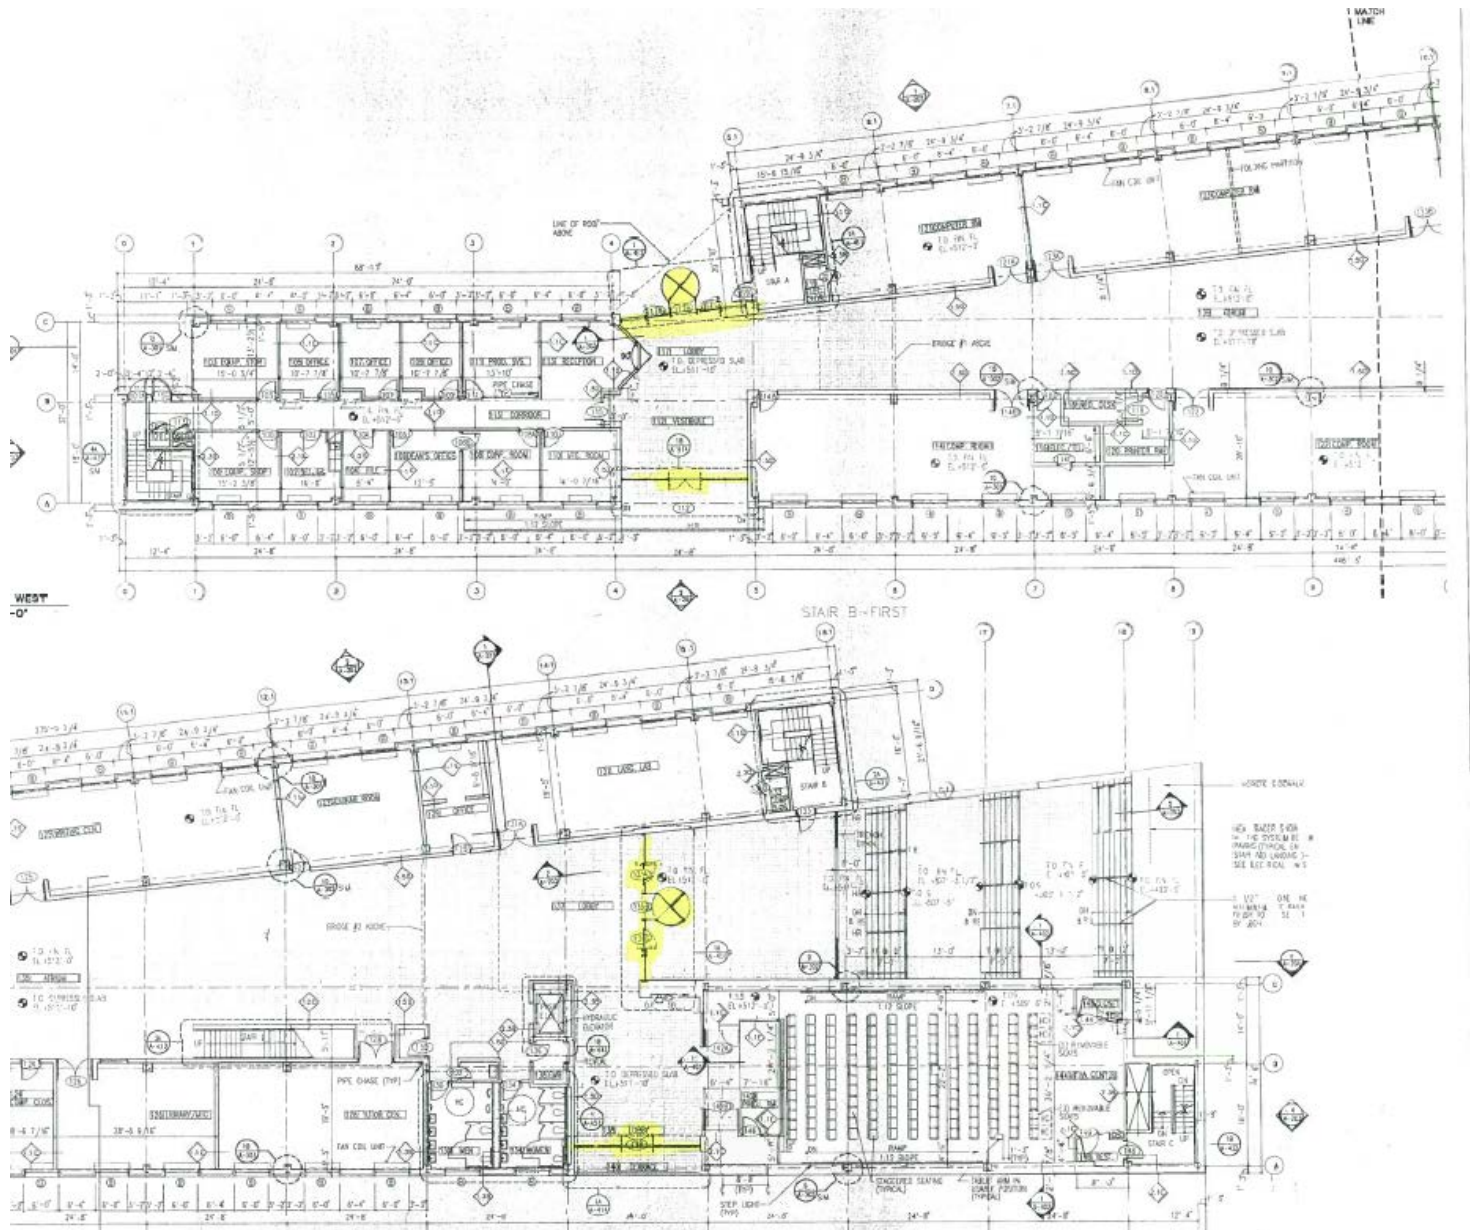

Facility Advisory Committee

November 14, 2014

Atrium Doors (w/security) and Plazas

Ben Shahn Entry

Ben Shahn Entry

University Drive

Valley Road Plaza

Pond Level

Main Level (Raised)

Hobart Hall Windows

Building Key Map

Green line indicates perimeter where exterior waterproofing is required and brick repairs may be required.

Shaded yellow areas show areas for window replacement.

Ben Shahn Curtain Wall

HUNZIKER RENOVATION

- Through the construction of the new academic building and the renovation of Hunziker, 14 new smart classrooms will be created along with 200 additional seats, with 48 new offices.
- New Connector
- New connections to Lot 3 Speert Garden
- One Building or Two? Room Numbering