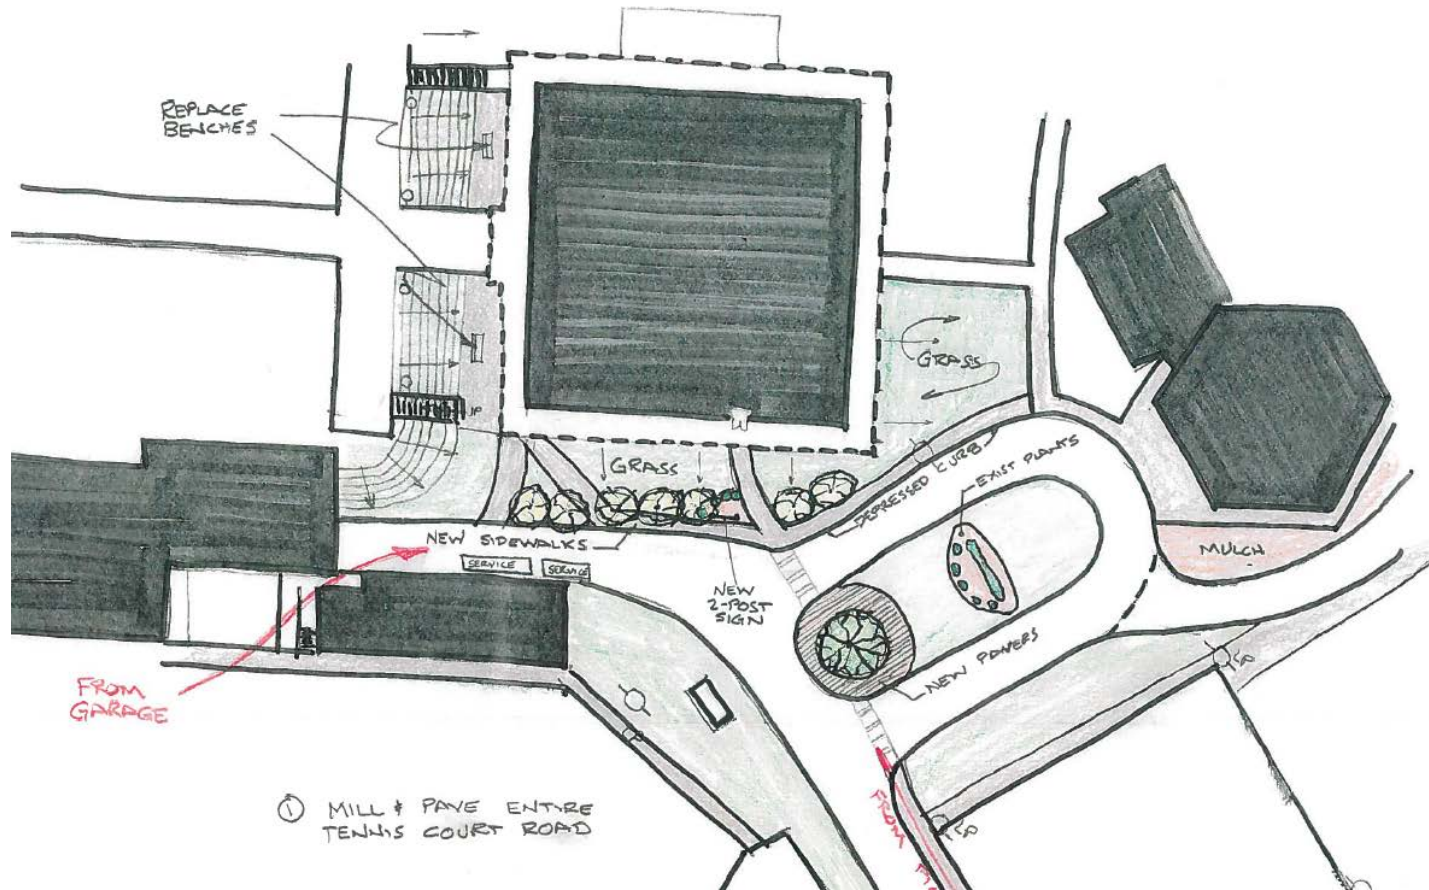

Facility Advisory Committee

November 14, 2014

Atrium Doors (w/security) and Plazas

Ben Shahn Entry

Ben Shahn Entry

University Drive

Valley Road Plaza

Pond Level

Main Level (Raised)

Hobart Hall Windows

Building Key Map

Green line indicates perimeter where exterior waterproofing is required and brick repairs may be required.

Shaded yellow areas show areas for window replacement.

Ben Shahn Curtain Wall

HUNZIKER RENOVATION

- Through the construction of the new academic building and the renovation of Hunziker, 14 new smart classrooms will be created along with 200 additional seats, with 48 new offices.
- New Connector
- New connections to Lot 3 Speert Garden
- One Building or Two? Room Numbering