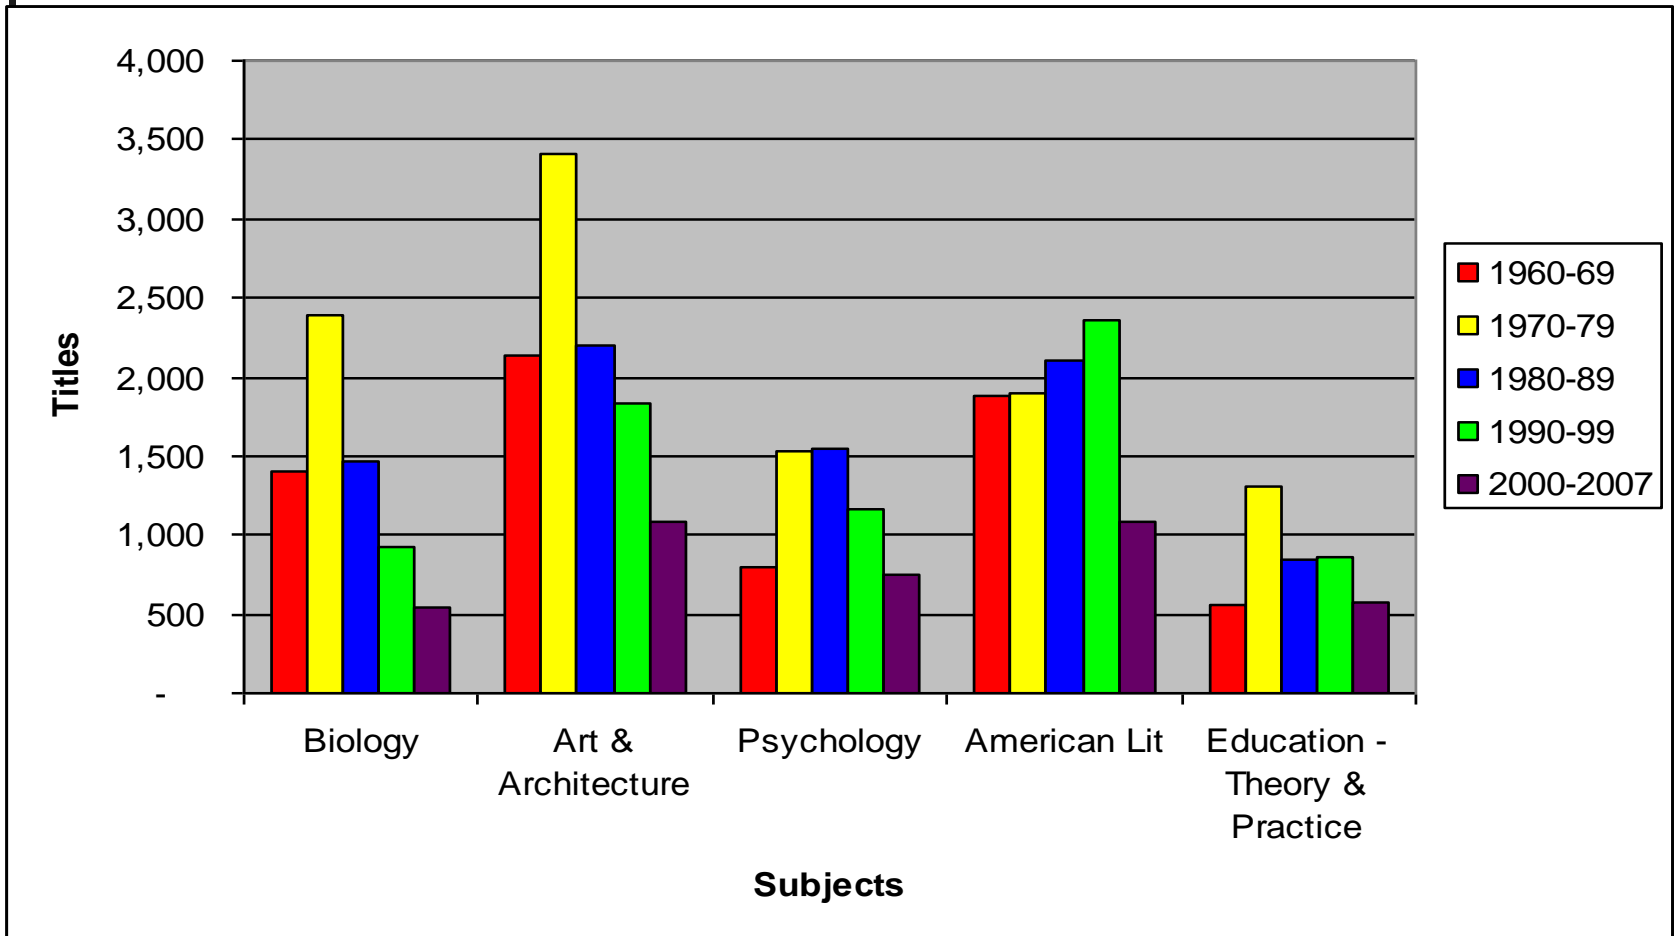

Subject Areas