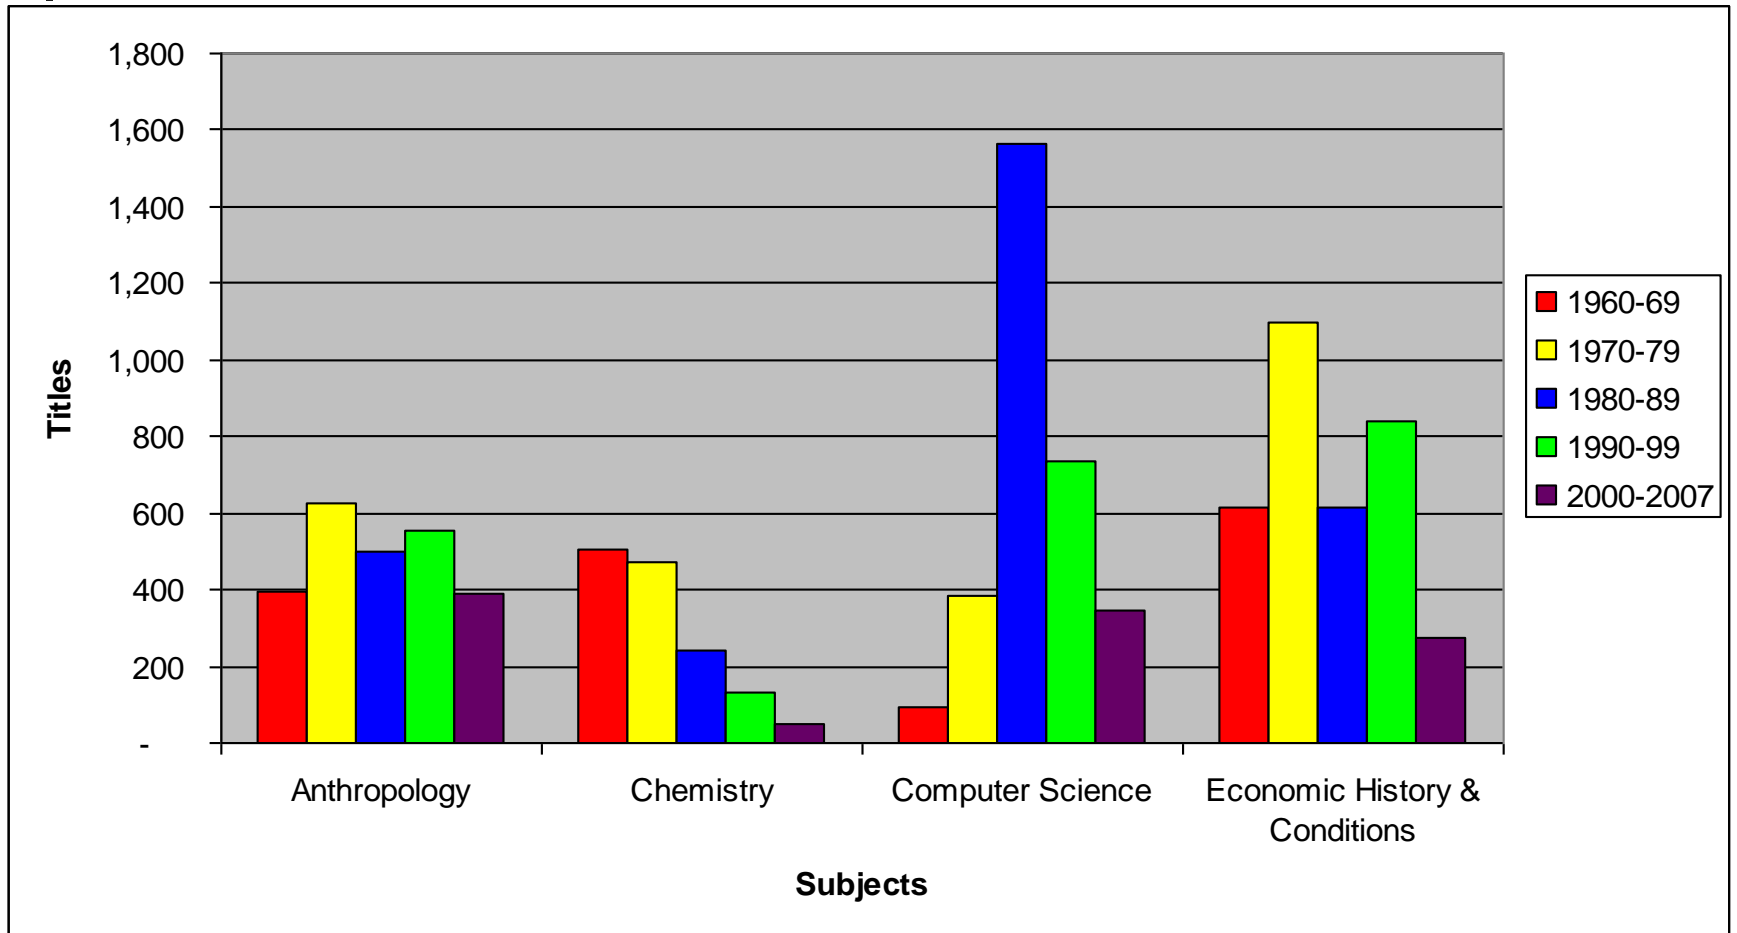

Subject Areas